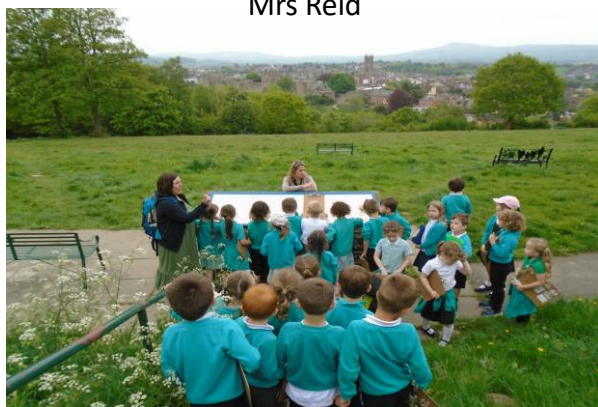

Jockeyfield, Ludlow. Shropshire. SY8 1TP

Telephone: 01584 872766 email: admin@st-laurenceprimary.com

www.st-laurenceprimary.com

Friday 13th May 2022

Congratulations and well done to all of our wonderful year 6 children on completing their SAT's this week. They are all very tired but happy, having just returned from a 10K walk in the sunshine.

We are incredibly proud of them; their positive attitude and commitment. This cohort have had a lot to contend with over the last two years and the spirit that they have shown in overcoming all the challenges they have faced is admirable.

Well on Done year 6!! (and Mr McKeon and his staff of course).

Mr Matthews

On Monday, Year 1 went on a lovely walk to Whitcliffe as part of our Geography topic. Using a map we planned the route to take us to Whitcliffe Common. The children followed the route on their maps locating the human and physical features of the landscape we passed. Once at Whitcliffe we looked at the amazing view and used our maps to identify the features of our home town. We also had time to draw the wonderful view. The children loved our walk and seeing their town from a different angle.

Mrs Reid

Little Treasures' Nursery

welcomes you to

stay and Play

- ☀ Every Wednesday term time only
- ☀ 9.30 - 10.30am
- ☀ For 2 and 3 year olds, their parents, grandparents and carers

If you are looking after a grandchild or have a toddler of your own and wish to come along please do:

We look forward to sharing our setting with you.

Little Treasures' Nursery
St. Laurence CE Primary School

Jubilee Street Party / Trips

Just a gentle reminder to parents to log on to School Money and choose your child's sandwich choice for Friday 27th May.

If your child is going out on a trip and requires a school packed lunch please book the sandwich choice on line please as soon as you are able.

Many thanks